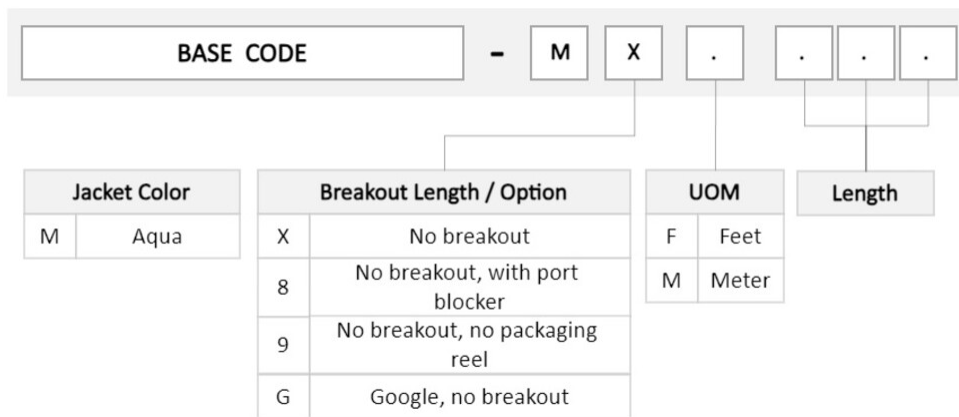

Cable Assembly Length Range (ft)

1 – 999

Diameter Over Jacket

1.6 mm | 0.063 in

Ordering Tree

FFXLCSC42

Mechanical Specifications

Cable Retention Strength, maximum 11.24 lb @ 0 ° | 4.40 lb @ 90 °