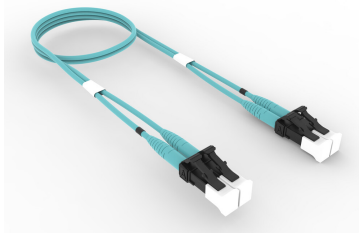

FFXLCSC42

Base Product

OM4 LC/UPC to SC/UPC, Fiber Patch Cord, 1.6 mm Duplex, Low Smoke Zero Halogen (LSZH)

Product Classification

Regional Availability

Asia | Australia/New Zealand | Europe | Latin America | Middle East /Africa | North America

Portfolio

CommScope®

Product Type

Fiber patch cord, duplex

Product Brand

SYSTIMAX InstaPATCH® 360

Product Series

FFX

Aqua

Color, connector B

Black

Interface, Connector A

LC/UPC

Interface, Connector B

SC/UPC

Jacket Color