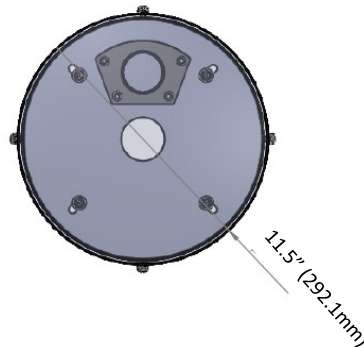

24"X11" BLACK BOLLARD COVER ATS-BOL-11-STDBLK-24IN

Item	Description
1	Bollard Base
2	Bollard Cover 24"
3	Interior Bollard Tube
4	Stud Anchor 1/2-20 (4)
5	1/4 18-8 Stainless Steel Split Lock Washer (4)
6	M6x10mm SS Screw (4)
7	M6 Nylon locknut (4)