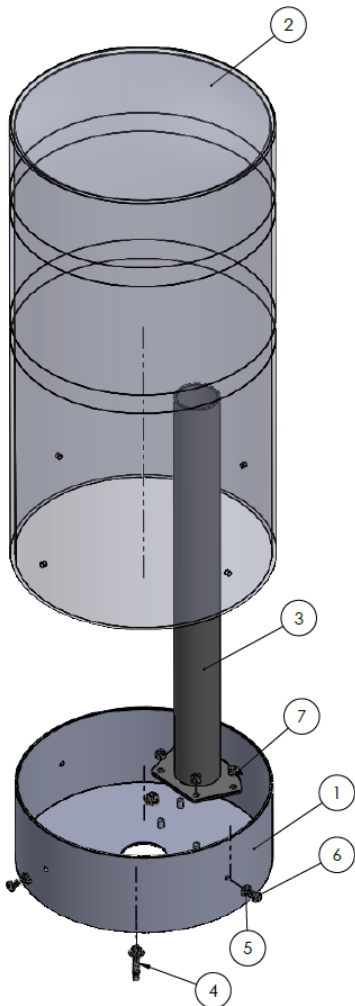

24"X11" BLACK BOLLARD COVER ATS-BOL-11-STDBLK-24IN

Item	Description
1	Bollard Base
2	Bollard Cover 24"
3	Interior Bollard Tube
4	Stud Anchor 1/2-20 (4)
5	1/4 18-8 Stainless Steel Split Lock Washer (4)
6	M6x10mm SS Screw (4)
7	M6 Nylon locknut (4)