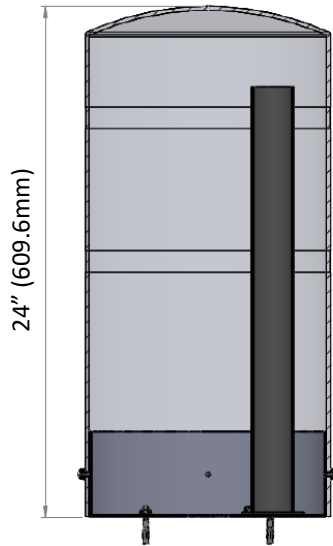

24"X11" BLACK BOLLARD COVER ATS-BOL-11-STDBLK-24IN

Item	Description
1	Bollard Base
2	Bollard Cover 24"
3	Interior Bollard Tube
4	Stud Anchor 1/2-20 (4)
5	1/4 18-8 Stainless Steel Split Lock Washer (4)
6	M6x10mm SS Screw (4)
7	M6 Nylon locknut (4)