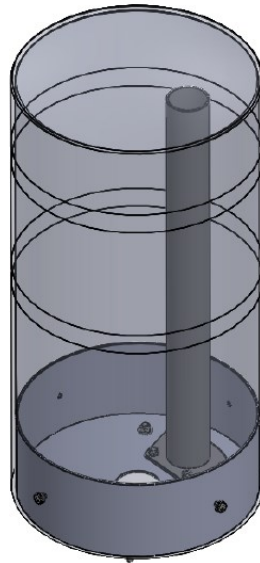

24"X11" BLACK BOLLARD COVER ATS-BOL-11-STDBLK-24IN

Item	Description
1	Bollard Base
2	Bollard Cover 24"
3	Interior Bollard Tube
4	Stud Anchor 1/2-20 (4)
5	1/4 18-8 Stainless Steel Split Lock Washer (4)
6	M6x10mm SS Screw (4)
7	M6 Nylon locknut (4)